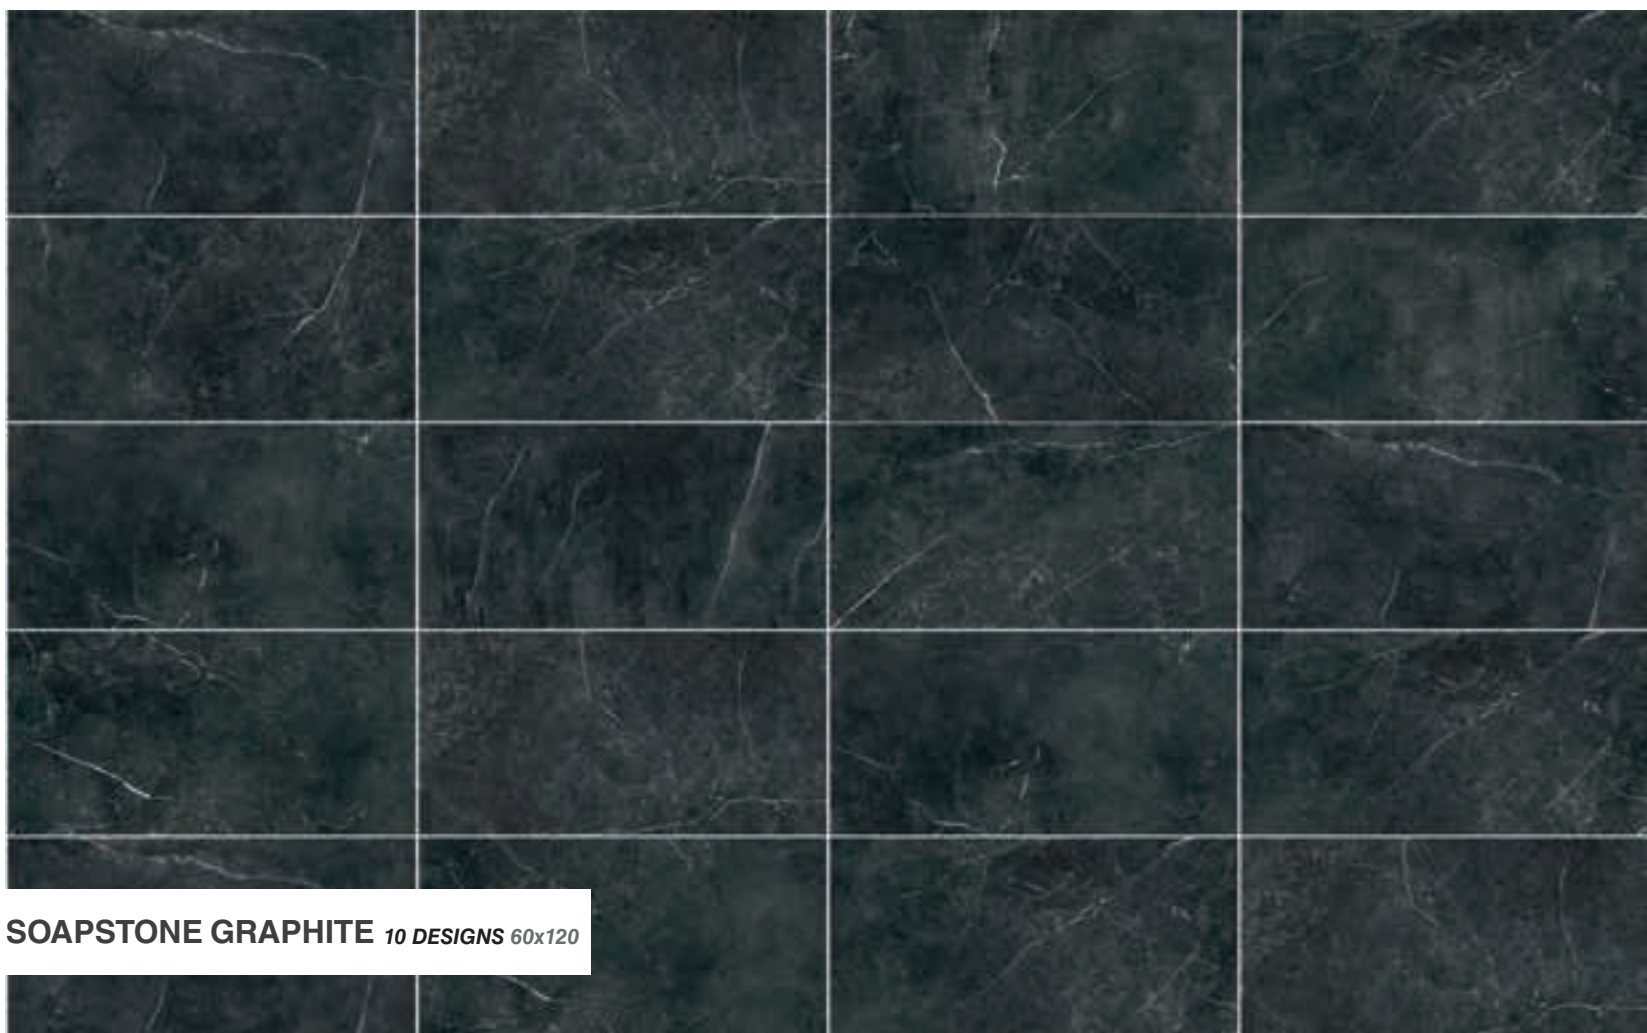

TAU

Wall tile Soapstone Silver 90x180, Rivet Gray 60x60 and Materia Textile 300x100 **3** Floor tile Oristano White 20x120.

SOAPSTONE WHITE 5 DESIGNS 90X180

Floor tile Diluca White 22,5x180. Wall tile Soapstone White and Tan 90x180.

SOAPSTONE GRAPHITE 10 DESIGNS 60x120

Floor tile Soapstone Gray 90x180. Wall tile Soapstone Graphite and Gray 90x180.